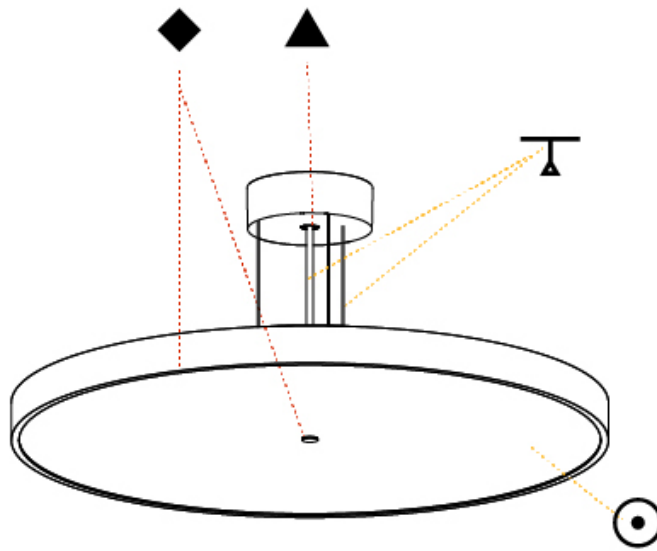

SIGN DIVA SUSPENSION

A300005-

PROJECT
TYPE
SPECIFIER
QUANTITY
DATE

A