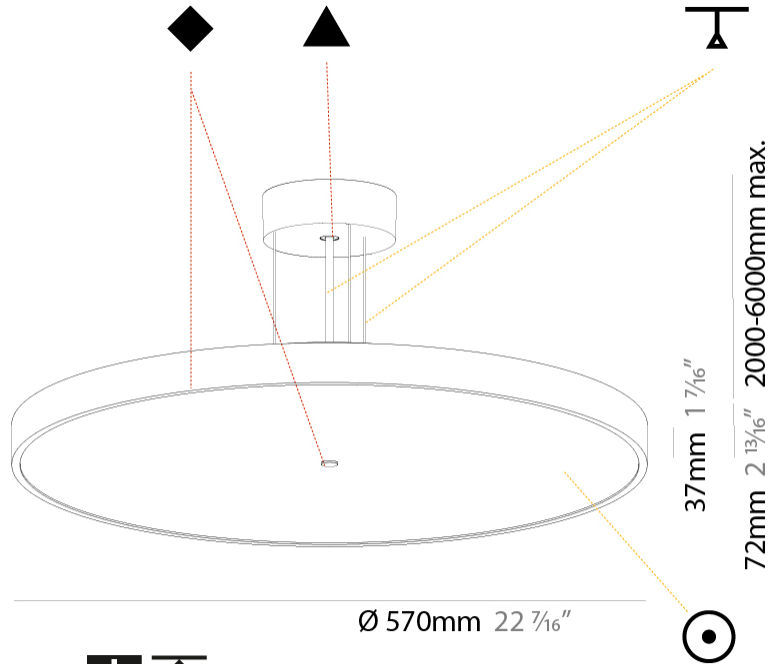

GENERAL

Series: Sign Diva
Subseries: Sign Diva
Brand: Prolicht
Division: Architectural
Mounting Type: Suspension
Mounting Location: Ceiling
Subcategory: Pendant

PHYSICAL

Shape: Round
Diameter (mm): 570
Diameter (in): 22 7/16
Height (mm): 72
Height (in): 2 13/16
Max. Overall Height (mm): 6072
Max. Overall Height (in): 239 1/16
Light Distribution: Direct
Weight (kg): 7.802
Weight (lbs): 17.2
Diffuser: PMMA - Opal / Micro-Prism / Sparkling Secret / Vintage Industrial with Shine Ring
Fixture Finish: SSR / BKV / CWI / CRY / HAB / UFT / ITA / RUA / FTG / MYG / LOD / PUS / FRO / FUP / KIA / POP / BLS / SPG / MEY / GOH / GUM / CHC / COM / ABZ / JAG / OBR / MOS / ROR
Fixture Material: Extruded Aluminum / Steel
Cable Details: 2000mm or 6000mm Transparent Cable

ELECTRICAL

Lamp Type: LED (Zhaga Standard)
Input Wattage (W): 58.3
Total Output Wattage (W): 53
Dimming: Tri-Mode (Non-Dimming and Phase Dimming (120Vac only) and 0-10V Dimming)
Driver Included: Yes
Driver Location: Integrated
Driver Type: Constant Current - Universal
Driver Class: Class 2
Input Voltage (V): 120 - 277
Constant Current (MA): 350

LED

Color Temperature (°K): 2700 / 3000 / 3500 / 4000
Max. Delivered Lumen (lm): 5060 / 6120 / 6233 / 6360
CRI: >90 CRI
Lamp Life (hrs): 50000

OPTICAL

RATINGS AND CERTIFICATIONS

Certified By: Certified for North American Standards
IP rating: IP20

PROJECT
TYPE
SPECIFIER
QUANTITY
DATE

A