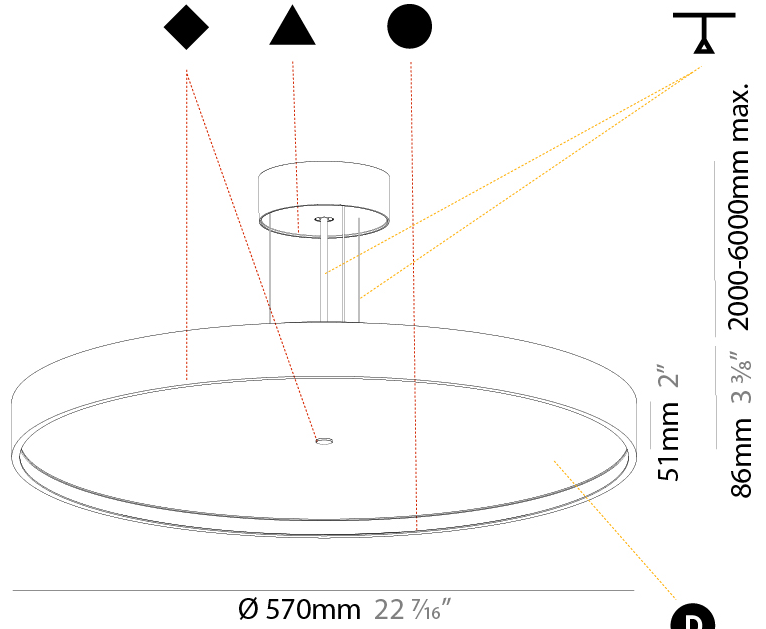

GENERAL

Series: Sign Diva
Subseries: Sign Diva Korona
Brand: Prolicht
Division: Architectural
Mounting Type: Suspension
Mounting Location: Ceiling
Subcategory: Pendant

PHYSICAL

Shape: Round
Diameter (mm): 570
Diameter (in): 22 7/16
Height (mm): 86
Height (in): 3 3/8
Light Distribution: Direct / Indirect
Weight (kg): 8.812
Weight (lbs): 19.43
Diffuser: PMMA - Opal / Micro-Prism / Sparkling Secret / Vintage Industrial
Fixture Finish: SSR / BKV / CWI / CRY / HAB / UFT / ITA / RUA / FTG / MYG / LOD / PUS / FRO / FUP / KIA / POP / BLS / SPG / MEY / GOH / GUM / CHC / COM / ABZ / JAG / OBR / MOS / ROR
Fixture Material: Extruded Aluminum / Steel
Cable Details: 2,000mm/78 3/4" or 6,000mm/236 1/4" Transparent Cable

ELECTRICAL

Lamp Type: LED (Zhaga Standard)
Input Wattage (W): 67
Total Output Wattage (W): 60.9
Dimming: Tri-Mode (Non-Dimming and Phase Dimming (120Vac only) and 0-10V Dimming)
Driver Included: Yes
Driver Location: Integrated
Driver Type: Constant Current - Universal
Driver Class: Class 2
Input Voltage (V): 120 - 277
Constant Current (MA): 350

LED

Color Temperature (°K): 2700 / 3000 / 3500 / 4000
Max. Delivered Lumen (lm): 6632 / 6728 / 6812 / 6951
Nominal Lumen (lm): 9097 / 9229 / 9344 / 9535
CRI: >90 CRI
Lamp Life (hrs): 50000

OPTICAL

RATINGS AND CERTIFICATIONS

Certified By: Certified for North American Standards
IP rating: IP20